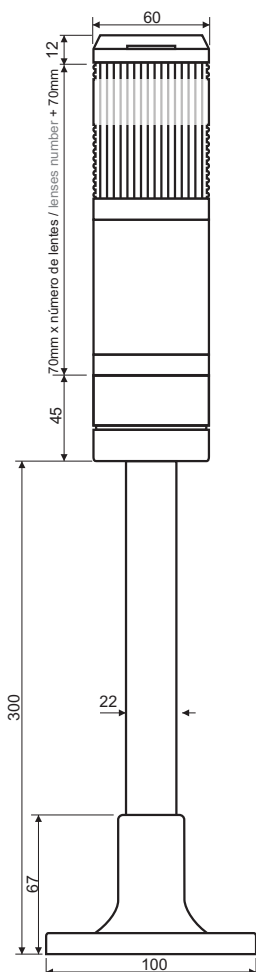

TPSF6

Luz pulsante ou contínua
Flashing or continuous light