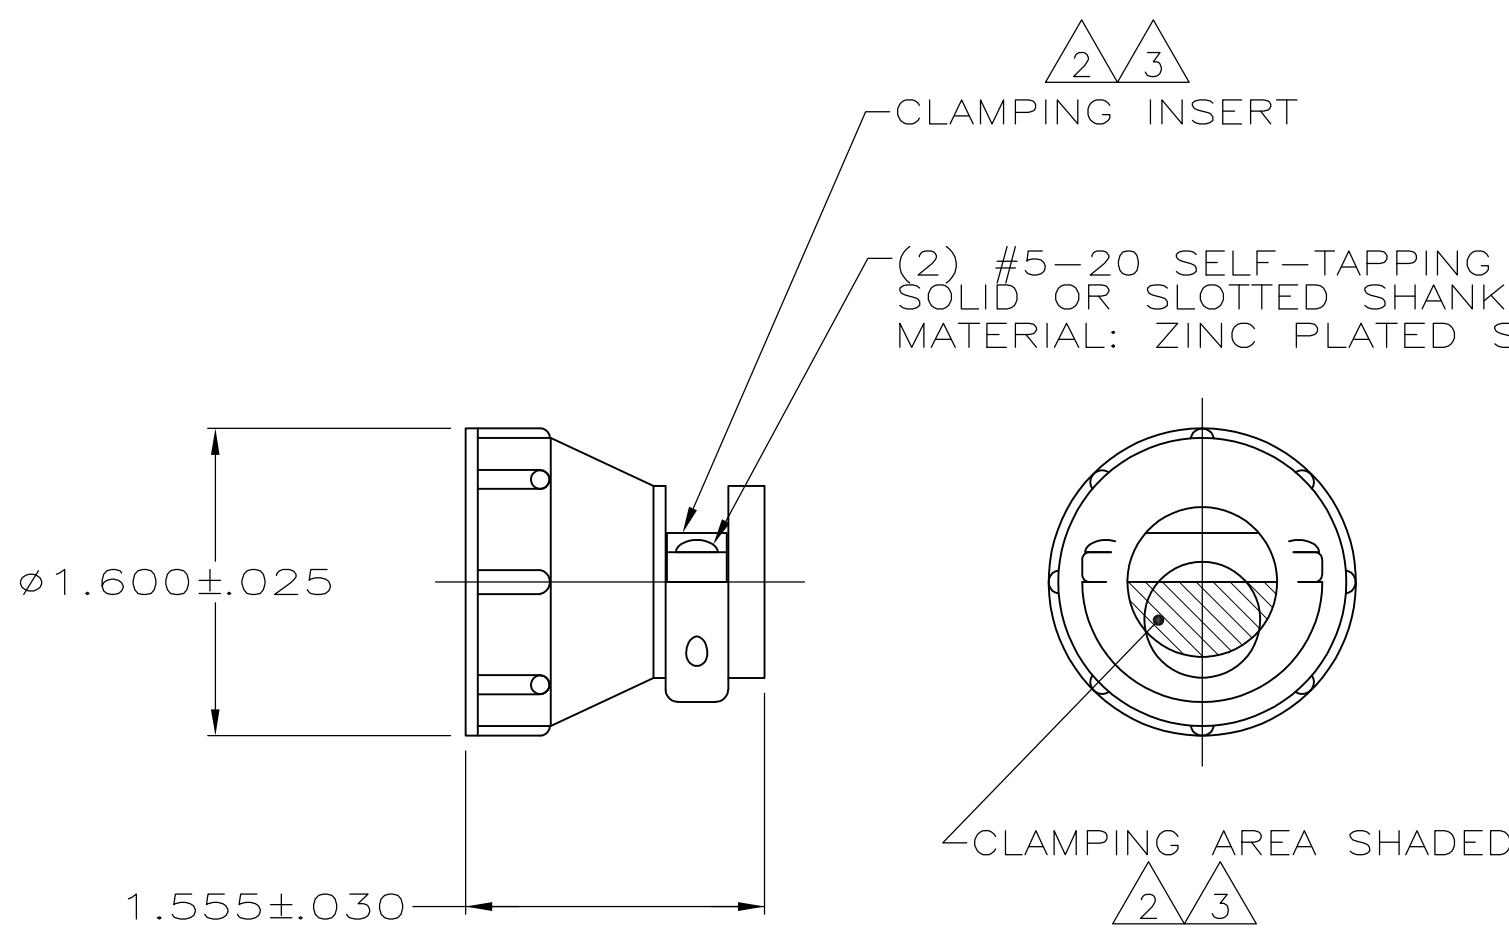

△	SCREW LENGTH	PACKAGING	PART NUMBER
△2	.75 <sup>+0.00</sup> / <sub>-.05</sub>	INDIVIDUAL	1-206138-2
△2	.75 <sup>+0.00</sup> / <sub>-.05</sub> / .62 <sup>+0.00</sup> / <sub>-.05</sub>	INDIVIDUAL	1-206138-1
△2	.62 <sup>+0.00</sup> / <sub>-.05</sub>	△5 BULK	1-206138-0
△2 △7	OBSOLETE .62 <sup>+0.00</sup> / <sub>-.05</sub>	SMALL PACK	<del>206138-9</del>
△2	.62 <sup>+0.00</sup> / <sub>-.05</sub>	INDIVIDUAL	206138-8
△2 △7	SUPERSEDED BY 1-206138-1 .75 <sup>+0.00</sup> / <sub>-.05</sub> / .62 <sup>+0.00</sup> / <sub>-.05</sub>	INDIVIDUAL	<del>206138-7</del>
△7	OBSOLETE .62 <sup>+0.00</sup> / <sub>-.05</sub>	SMALL PACK	<del>206138-6</del>
	OBSOLETE	△5 BULK	<del>206138-3</del>
△2	SUPERSEDED BY 1-206138-0 .62 <sup>+0.00</sup> / <sub>-.05</sub>	△5 BULK	206138-2
△2	SUPERSEDED BY 206138-8 .62 <sup>+0.00</sup> / <sub>-.05</sub>	INDIVIDUAL	206138-1

THIS DRAWING IS A CONTROLLED DOCUMENT.		DWN A GRAFF 4/23/91	<b>STE</b> TE Connectivity	
DIMENSIONS: INCHES		CHK W.G.LENKER 7-22-92		
TOLERANCES UNLESS OTHERWISE SPECIFIED:		APVD -	NAME CABLE CLAMP KIT, STANDARD, SHELL SIZE 23, CPC	
0 PLC ± -		PRODUCT SPEC 108-10024	SIZE A3	
1 PLC ± -		APPLICATION SPEC -	CAGE CODE 00779	DRAWING NO C-206138
2 PLC ± -		WEIGHT -	RESTRICTED TO -	
3 PLC ± -		CUSTOMER DRAWING		
4 PLC ± -		SCALE NTS		
ANGLES ± -		SHEET 1 OF 1		
FINISH -		REV S4		