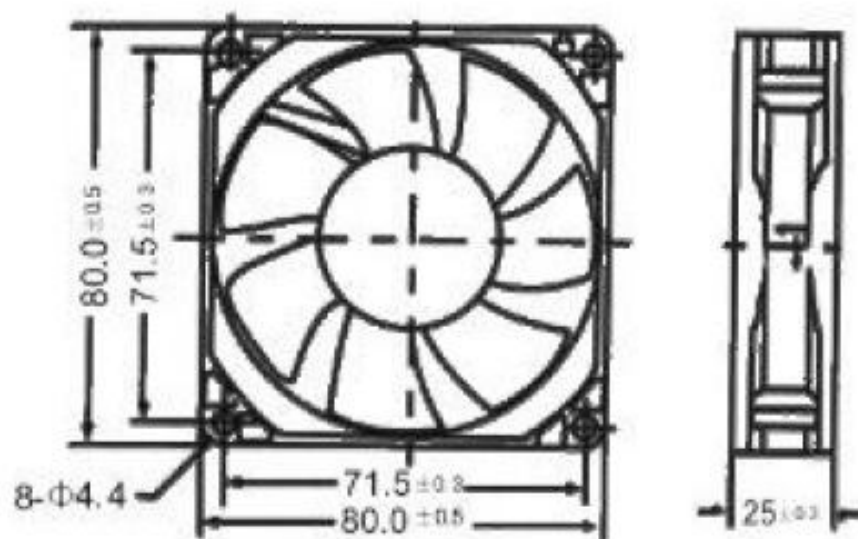

Descritivo Técnico

Fluxus

Facilitando a vida.

DICOSUL

INDÚSTRIA E COMÉRCIO LTDA.

Dicosul Indústria e Comércio Ltda

www.dicosul.com.br

(54) 2101 8201

Code	Model	Voltage (V)	Current (A)	Power (W)	Air Volum (CFM)	Speed (RPM)	Noise Level (db)	Weight (G)
35696	DF80X80X25HSL	12	0.14	1.68	32.90	2600	29.2	82