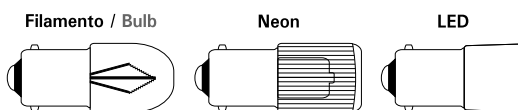

Lâmpadas / Lamps

Lâmpadas / Lamps		Tensão de alimentação / Power Supply									
		12 VCC/VCA/VDC/VAC		24 VCC/VCA/VDC/VAC		110 VCC/VCA/VDC/VAC		220 VCC/VCA/VDC/VAC		220 VCA/VAC	
Tipos / Types	Cores / Colors	Cod.	In	Cod.	In	Cod.	In	Cod.	In	Cod.	In
Led / Led	Vermelho / Red	L1-9-R	24mA	L1-7-R	12mA	L1-1-R	3,5mA	L1-2-R	3,2mA	-	-
	Verde / Green	L1-9-G	12mA	L1-7-G	12mA	L1-1-G	3,5mA	L1-2-G	3,2mA	-	-
	Azul / Blue	L1-9-BL	12mA	L1-7-BL	12mA	L1-1-BL	3,5mA	L1-2-BL	3,2mA	-	-
	Amarelo / Yellow	L1-9-Y	12mA	L1-7-Y	12mA	L1-1-Y	3,5mA	L1-2-Y	3,2mA	-	-
	Branco / White	L1-9-W	12mA	L1-7-W	12mA	L1-1-W	3,5mA	L1-2-W	3,2mA	-	-
Neon	Vermelho / Red	-	-	-	-	-	-	-	-	TS9-2R	1,5mA
	Verde / Green	-	-	-	-	-	-	-	-	TS9-2G	1,1mA
Filamento / Bulb	Laranja / Orange	TS9-9	1,2W	TS9-7	1,2W	-	-	-	-	-	-

Neon

Lâmpada vermelha para uso com lentes branca e vermelha.
Lâmpada verde para uso com lentes azul e verde.
Use red lamp with white and red lenses.
Use green lamp with blue and green lenses.

Com soquete BA9s / With BA9s socket

Cod. - Código / Part number
In - Corrente nominal / Nominal current

Caixas plásticas com botões / Plastic boxes with buttons

CP1-L	Caixa plástica cinza com um botão verde com um contato NA (Indicado para ligar) / Gray plastic box with one green button 1NO (Indicated to Start).
CP1-D	Caixa plástica cinza com um botão vermelho com um contato NF (Indicado para desligar) / Gray plastic box with one red button 1NC (Indicated to Stop).
CP1-E	Caixa plástica amarela com botão atuador cogumelo vermelho de ø40mm, com destrava giratória com 1 contato NF (Indicado para emergência) / Yellow plastic box with one red mushroom head pushbutton, ø40mm, twist-to-release 1NC (Indicated for emergency).
CP2-LD	Caixa plástica cinza com um botão verde com um contato NA e um botão vermelho com 1 contato NF (Indicado para ligar e desligar) / Gray plastic box, with one green button 1NO and red button 1NC (Indicated to Start and Stop).
CP3-L0D	Caixa plástica cinza com um botão verde e um preto com um contato NA cada e um botão vermelho com 1 contato NF (Indicado para ligar com velocidade 1, desligar e ligar com velocidade 2) / Gray plastic box, with one green button and one black button with 1NO each and one red button 1NC (Indicated to Start speed 1, Stop and Start speed 2).

Dimensões em mm / Dimensions in mm