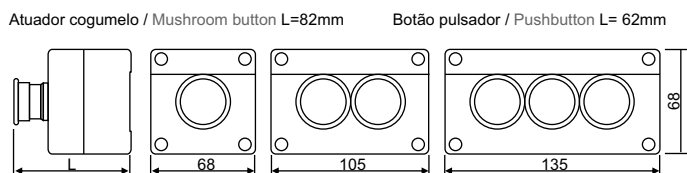

### Lâmpadas / Lamps

Lâmpadas / Lamps		Tensão de alimentação / Power Supply									
		12 VCC/VCA/VDC/VAC		24 VCC/VCA/VDC/VAC		110 VCC/VCA/VDC/VAC		220 VCC/VCA/VDC/VAC		220 VCA/VAC	
Tipos / Types	Cores / Colors	Cod.	In	Cod.	In	Cod.	In	Cod.	In	Cod.	In
Led / Led	Vermelho / Red	L1-9-R	24mA	L1-7-R	12mA	L1-1-R	3,5mA	L1-2-R	3,2mA	-	-
	Verde / Green	L1-9-G	12mA	L1-7-G	12mA	L1-1-G	3,5mA	L1-2-G	3,2mA	-	-
	Azul / Blue	L1-9-BL	12mA	L1-7-BL	12mA	L1-1-BL	3,5mA	L1-2-BL	3,2mA	-	-
	Amarelo / Yellow	L1-9-Y	12mA	L1-7-Y	12mA	L1-1-Y	3,5mA	L1-2-Y	3,2mA	-	-
	Branco / White	L1-9-W	12mA	L1-7-W	12mA	L1-1-W	3,5mA	L1-2-W	3,2mA	-	-
Neon	Vermelho / Red	-	-	-	-	-	-	-	-	TS9-2R	1,5mA
	Verde / Green	-	-	-	-	-	-	-	-	TS9-2G	1,1mA
Filamento / Bulb	Laranja / Orange	TS9-9	1,2W	TS9-7	1,2W	-	-	-	-	-	-

Dimensões em mm / Dimensions in mm

Grau de proteção / Protection degree: IP65