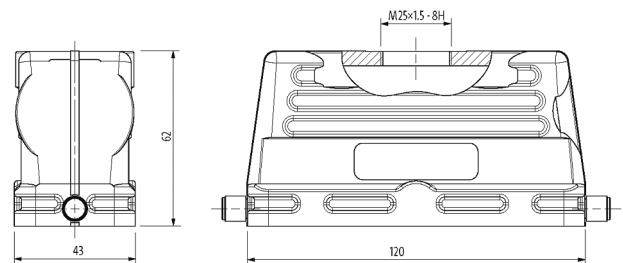

B24 Hood, low profile, IP65

Single locking lever, top entry M25

B24
Hood (low)
Single locking lever
IP65

Technical data will be only guaranteed with Murrelektronik components.

[Link to Product](#)**Illustration**

Product may differ from Image

General data

Housing type	Hood
Size	B24
No. of cable outlets	1
Cable outlet	straight
Threaded hole	M25
Dimensions H×W×D	62×43×120 mm
Material (housing)	Aluminum die-cast
Material (housing surface)	powder-coated
Locking material	Steel (galvanized)
Climatic category	40/100/21 (EN 60068-1)
Temperature range	-40...+100 °C

Technical Data

Locking of ports	Single locking lever
Protection (housing)	IP65 inserted and tightened (EN 60529), with gland
Mating cycles	min. 500

Commercial data

country of origin	CZ
customs tariff number	85389099
EAN	4048879647113
eClass	27143424
Packaging unit	1