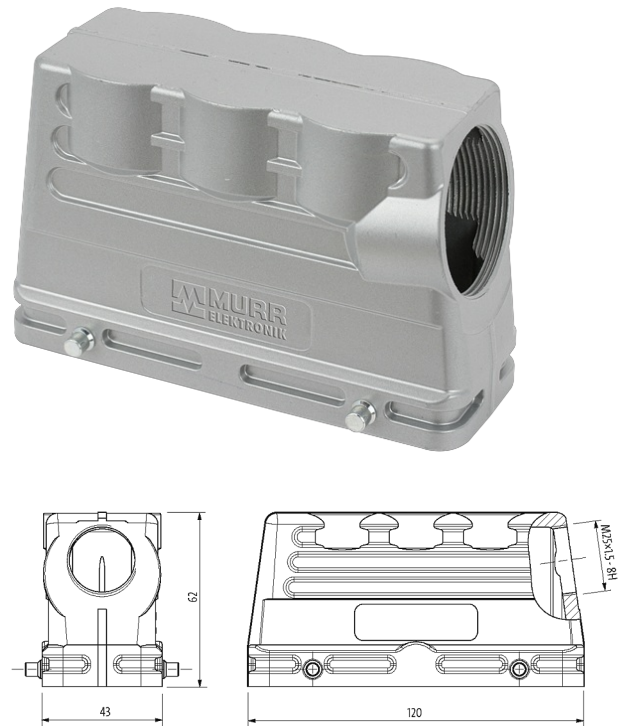

B24 Hood, low profile, IP65

Double locking lever, side entry M25

B24

Hood (low)

Double locking lever

IP65

Technical data will be only guaranteed with Murrelektronik components.

[Link to Product](#)**Illustration**

Product may differ from Image

General data

Housing type	Hood
Size	B24
No. of cable outlets	1
Cable outlet	laterally
Threaded hole	M25
Dimensions H×W×D	62×43×120 mm
Material (housing)	Aluminum die-cast
Material (housing surface)	powder-coated
Locking material	Steel (galvanized)
Climatic category	40/100/21 (EN 60068-1)
Temperature range	-40...+100 °C

Technical Data

Locking of ports	Double locking lever
Protection (housing)	IP65 inserted and tightened (EN 60529), with gland
Mating cycles	min. 500

Commercial data

country of origin	CZ
customs tariff number	85389099
EAN	4048879647076
eClass	27143424
Packaging unit	1