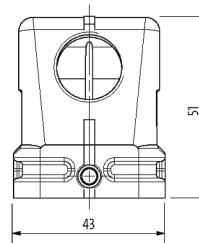

B6 Hood, low profile, IP65

Single locking lever, side entry M20

B6

Hood (low)

Single locking lever

Cable outlet (right angle)

IP65

Technical data will be only guaranteed with Murrelektronik components.

[Link to Product](#)**Illustration**

Product may differ from Image

General data

Housing type	Hood
Size	B6
No. of cable outlets	1
Cable outlet	laterally
Threaded hole	M20
Dimensions HxWxD	51x43x60 mm
Material (housing)	Aluminum die-cast
Material (housing surface)	powder-coated
Locking material	Steel (galvanized)
Climatic category	40/100/21 (EN 60068-1)
Temperature range	-40...+100 °C

Technical Data

Locking of ports	Single locking lever
Protection (housing)	IP65 inserted and tightened (EN 60529), with gland
Mating cycles	min. 500

Commercial data

country of origin	CZ
customs tariff number	85389099
EAN	4048879644907
eClass	27143424
Packaging unit	1