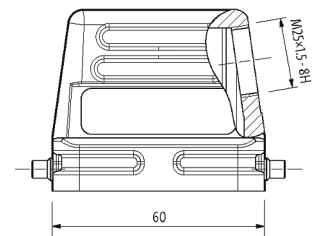

B6 Hood, low profile, IP65

Single locking lever, side entry M20

B6

Hood (low)

Single locking lever

Cable outlet (right angle)

IP65

Technical data will be only guaranteed with Murrelektronik components.

[Link to Product](#)**Illustration**

Product may differ from Image

General data

Housing type	Hood
Size	B6
No. of cable outlets	1
Cable outlet	laterally
Threaded hole	M20
Dimensions HxWxD	51x43x60 mm
Material (housing)	Aluminum die-cast
Material (housing surface)	powder-coated
Locking material	Steel (galvanized)
Climatic category	40/100/21 (EN 60068-1)
Temperature range	-40...+100 °C

Technical Data

Locking of ports	Single locking lever
Protection (housing)	IP65 inserted and tightened (EN 60529), with gland
Mating cycles	min. 500

Commercial data

country of origin	CZ
customs tariff number	85389099
EAN	4048879644907
eClass	27143424
Packaging unit	1