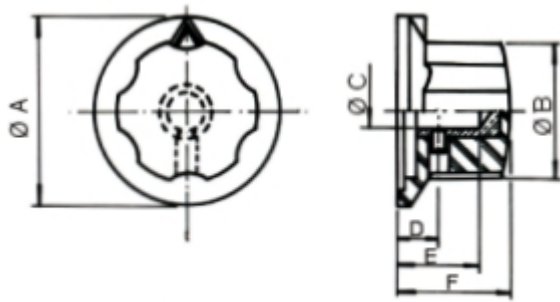

## Knob com Seta

MODELO	DIMENSÕES (mm)					
	Ø A	Ø B	Ø C	D	E	F
K04	27,5	20,5	6,4	7,0	15,0	18,0
K05	34,5	26,0	6,4	8,0	16,0	21,5
K06	51,0	41,0	6,4	10,0	18,0	26,0

**Características:** Corpo: Termofixo ; Bucha: Latão ; Parafuso : Ferro